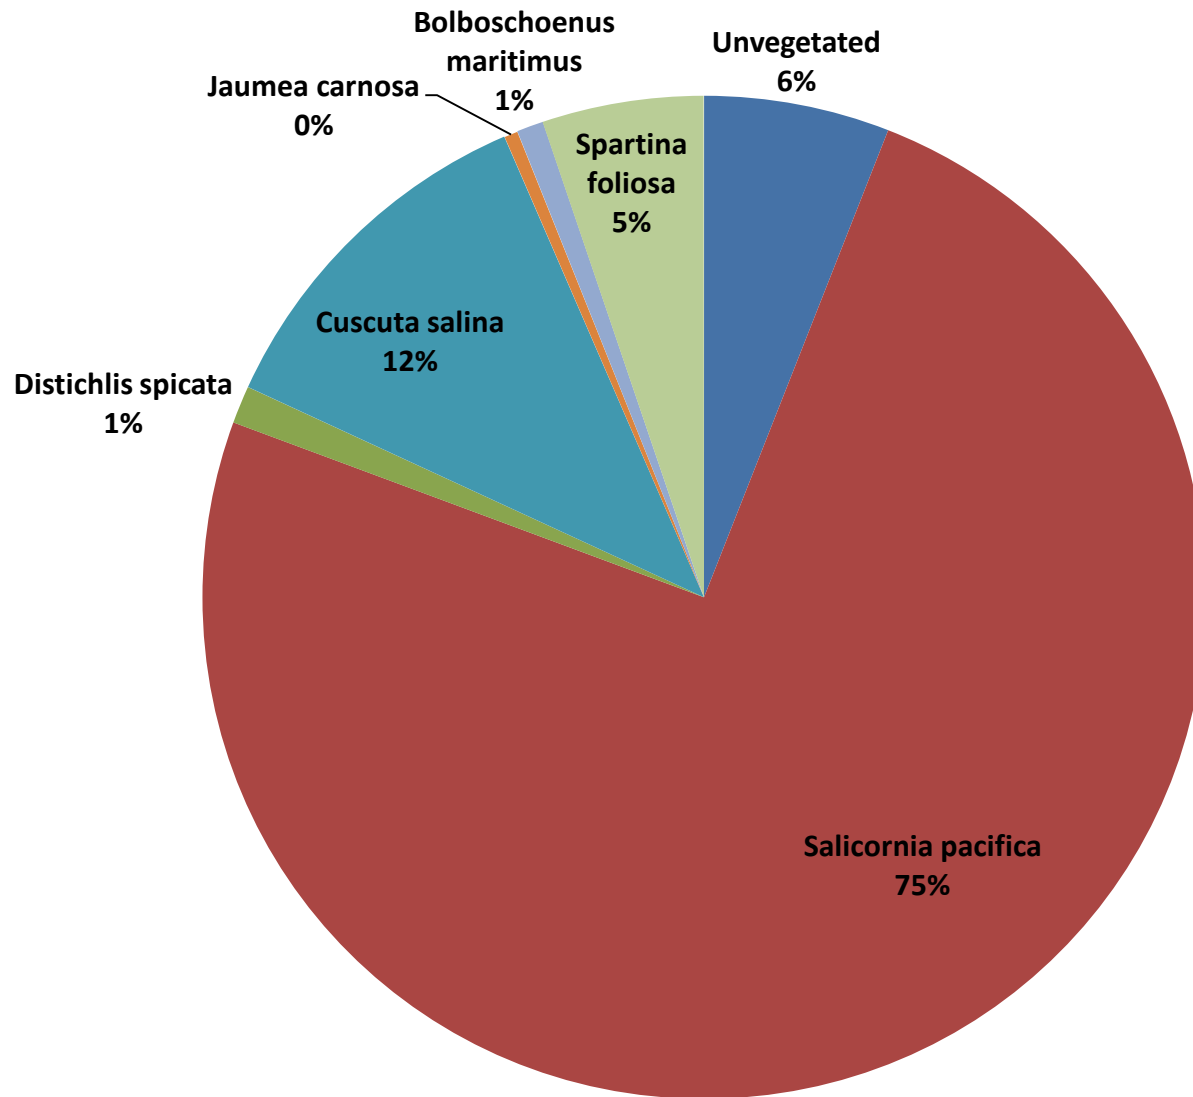

Vegetation Data

Location of Vegetation Transects

Photo from the top of Bullet Hill, looking across Miwok Meadows in late summer. The orange plant is Dodder (*Cuscuta*).

Average Percent Cover of Plots on Transect 5 - Bayland side of Road

Average Percent Cover of Plots on Transect 8 – Upland Side of Road