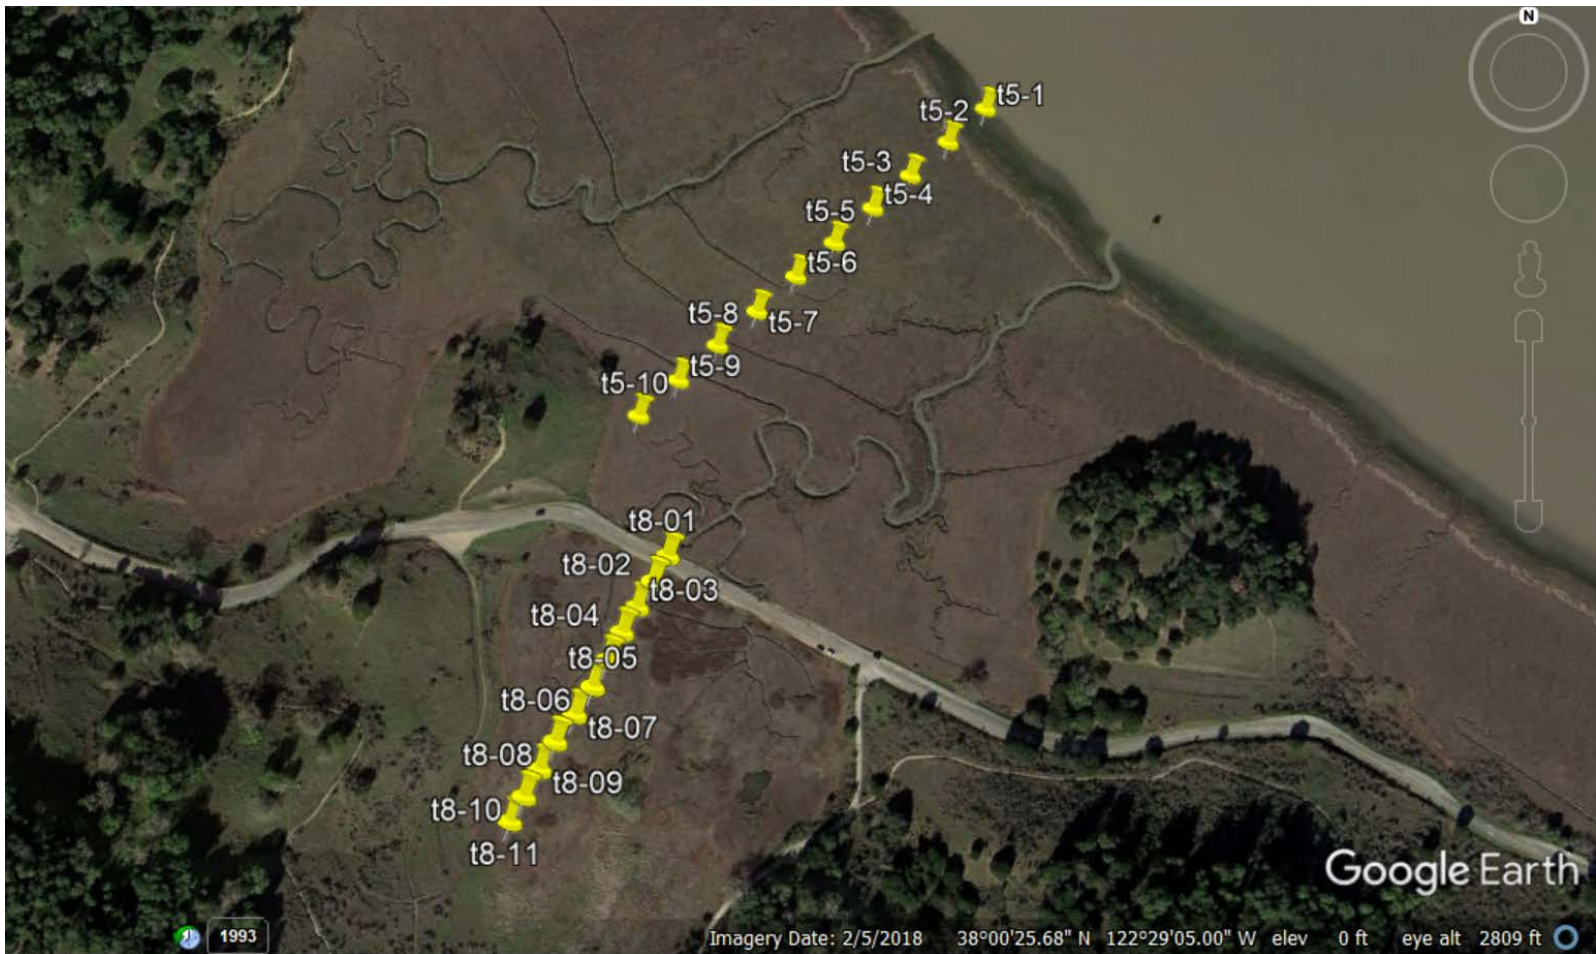

Vegetation Data

Location of Vegetation Transects

Photo from the top of Bullet Hill, looking across Miwok Meadows in late summer. The orange plant is Dodder (*Cuscuta*).

Average Percent Cover of Plots on Transect 5 - Bayland side of Road

Average Percent Cover of Plots on Transect 8 – Upland Side of Road